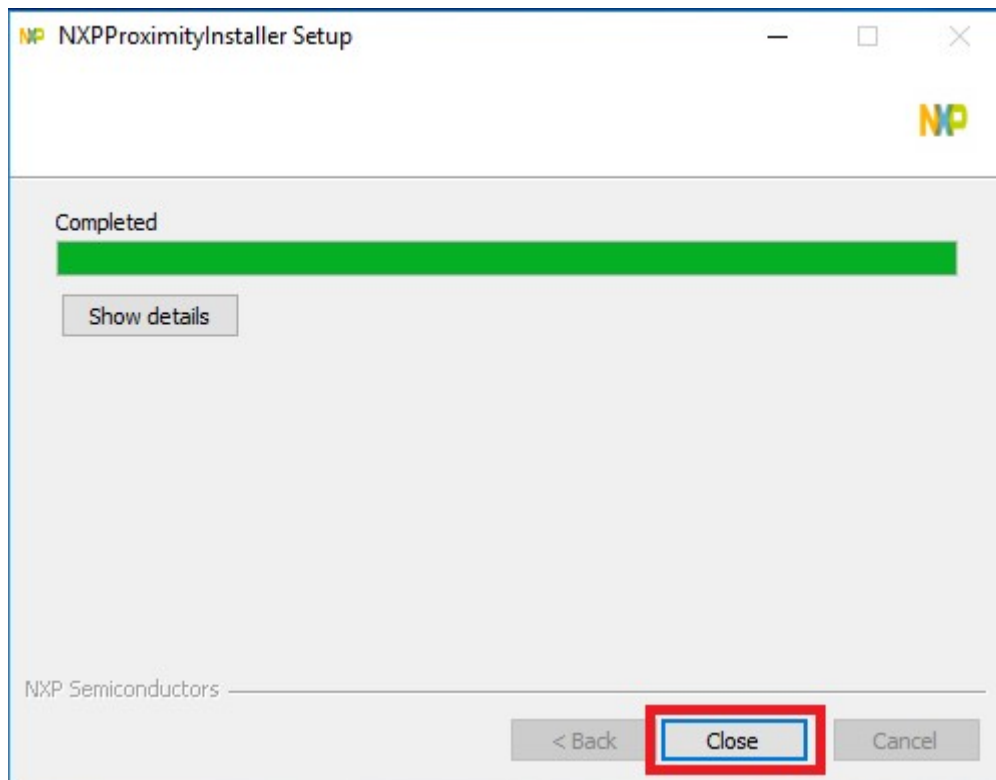

Avalue Technology Inc.

7F, 228, Lian-cheng Road, Zhonghe Dist., New Taipei City 235, Taiwan

www.avalue.com.tw
sales@avalue.com.tw
Tel : +886-2-8226-2345
Fax : +886-2-8226-2777

Avalue USA
sales@avalue-usa.com
Tel : +1-732-414-6500
Fax : +1-732-414-6501

Avalue Japan
sales.japan@avalue.co.jp
Tel : +81-3-5807-2321
Fax : +81-3-5807-2322

Avalue China
sales.china@avalue.com.cn
Tel : +86-21-5169-3609
Fax : +86-21-5445-3266

Avalue Europe
sales@avalue-technology.com
Tel : +45-7025-0310
Fax : +45-7027-2310