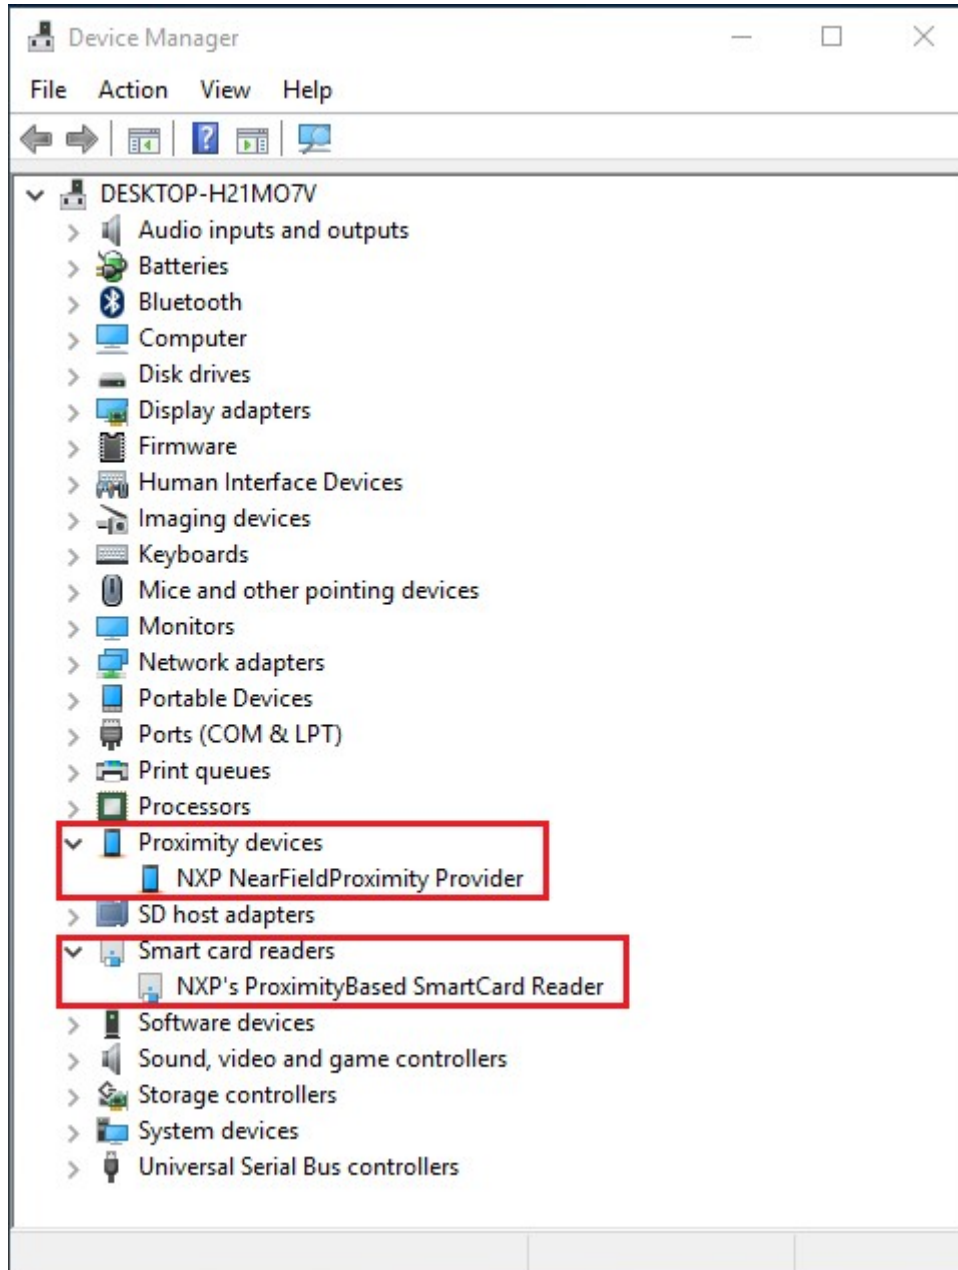

2. After install NFC driver, Device Manager will see NXP NearFieldProximity Provider and NXP's ProximityBased Smartcard Reader.

3. Double click NXP NearFieldProximity Provider and NXP's ProximityBased Smartcard Reader to Update Driver.