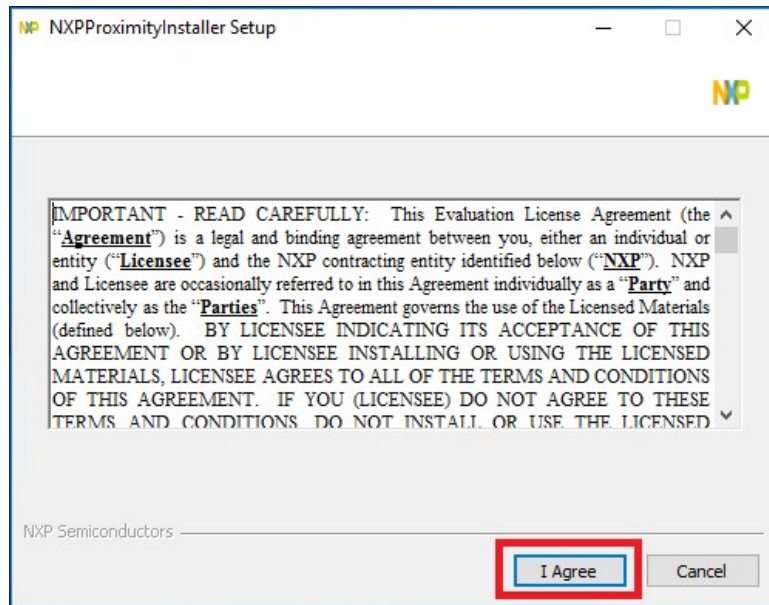

Avalue Technology Inc.

7F, 228, Lian-cheng Road, Zhonghe Dist., New Taipei City 235, Taiwan

www.avalu.com.tw
sales@avalu.com.tw
Tel : +886-2-8226-2345
Fax : +886-2-8226-2777

Avalue USA
sales@avalu-usa.com
Tel : +1-732-414-6500
Fax : +1-732-414-6501

Avalue Japan
sales.japan@avalu.co.jp
Tel : +81-3-5807-2321
Fax : +81-3-5807-2322

Avalue China
sales.china@avalu.com.cn
Tel : +86-21-5169-3609
Fax : +86-21-5445-3266

Avalue Europe
sales@avalu-technology.com
Tel : +45-7025-0310
Fax : +45-7027-2310