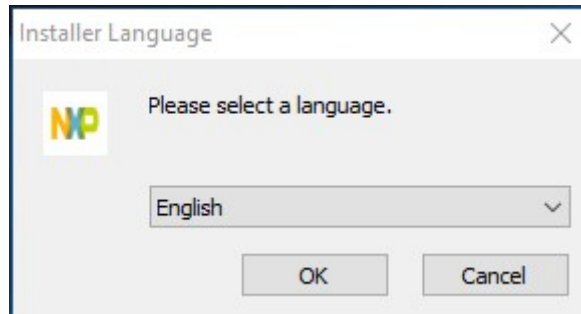

Avalue Technology Inc.

7F, 228, Lian-cheng Road, Zhonghe Dist., New Taipei City 235, Taiwan

www.avalu.com.tw
sales@avalu.com.tw
Tel : +886-2-8226-2345
Fax : +886-2-8226-2777

Avalue USA
sales@avalu-usa.com
Tel : +1-732-414-6500
Fax : +1-732-414-6501

Avalue Japan
sales.japan@avalu.co.jp
Tel : +81-3-5807-2321
Fax : +81-3-5807-2322

Avalue China
sales.china@avalu.com.cn
Tel : +86-21-5169-3609
Fax : +86-21-5445-3266

Avalue Europe
sales@avalu-technology.com
Tel : +45-7025-0310
Fax : +45-7027-2310