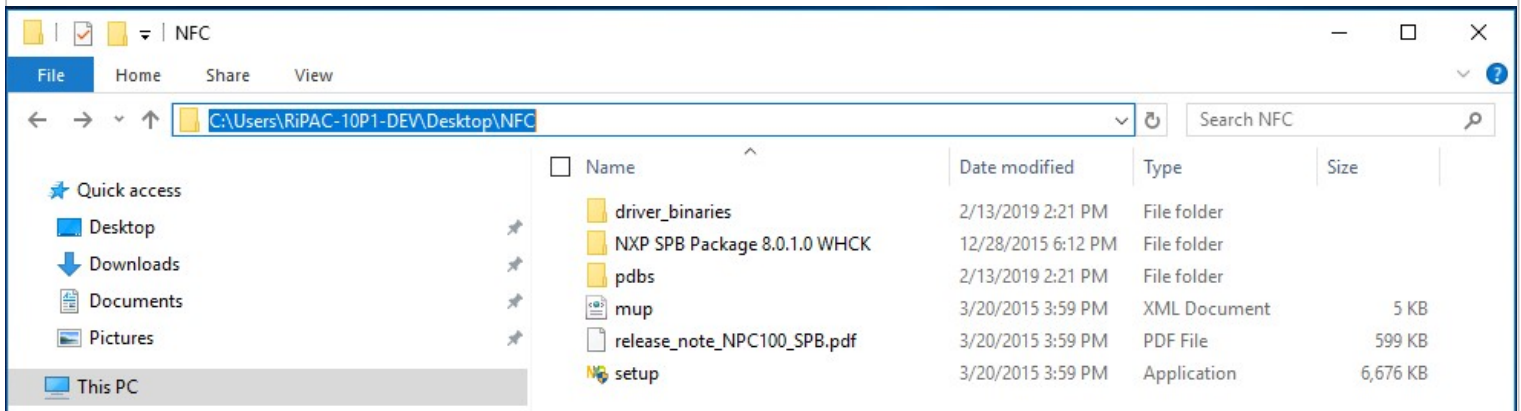

Step:

1. Install NFC driver by use Command Prompt (Admin) as below.

Setup.exe /PCSC

Avalue Technology Inc.

7F, 228, Lian-cheng Road, Zhonghe Dist., New Taipei City 235, Taiwan

www.avalu.com.tw
sales@avalu.com.tw
Tel : +886-2-8226-2345
Fax : +886-2-8226-2777

Avalue USA
sales@avalu-usa.com
Tel : +1-732-414-6500
Fax : +1-732-414-6501

Avalue Japan
sales.japan@avalu.co.jp
Tel : +81-3-5807-2321
Fax : +81-3-5807-2322

Avalue China
sales.china@avalu.com.cn
Tel : +86-21-5169-3609
Fax : +86-21-5445-3266

Avalue Europe
sales@avalu-technology.com
Tel : +45-7025-0310
Fax : +45-7027-2310

www.avalu.com.tw