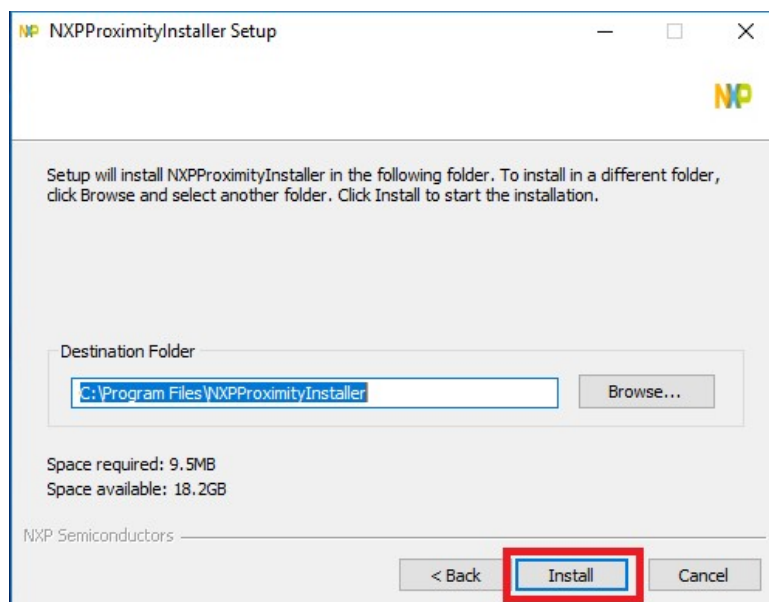

Avalue Technology Inc.

7F, 228, Lian-cheng Road, Zhonghe Dist., New Taipei City 235, Taiwan

www.avalu.com.tw
sales@avalu.com.tw
Tel : +886-2-8226-2345
Fax : +886-2-8226-2777

Avalue USA
sales@avalu-usa.com
Tel : +1-732-414-6500
Fax : +1-732-414-6501

Avalue Japan
sales.japan@avalu.co.jp
Tel : +81-3-5807-2321
Fax : +81-3-5807-2322

Avalue China
sales.china@avalu.com.cn
Tel : +86-21-5169-3609
Fax : +86-21-5445-3266

Avalue Europe
sales@avalu-technology.com
Tel : +45-7025-0310
Fax : +45-7027-2310